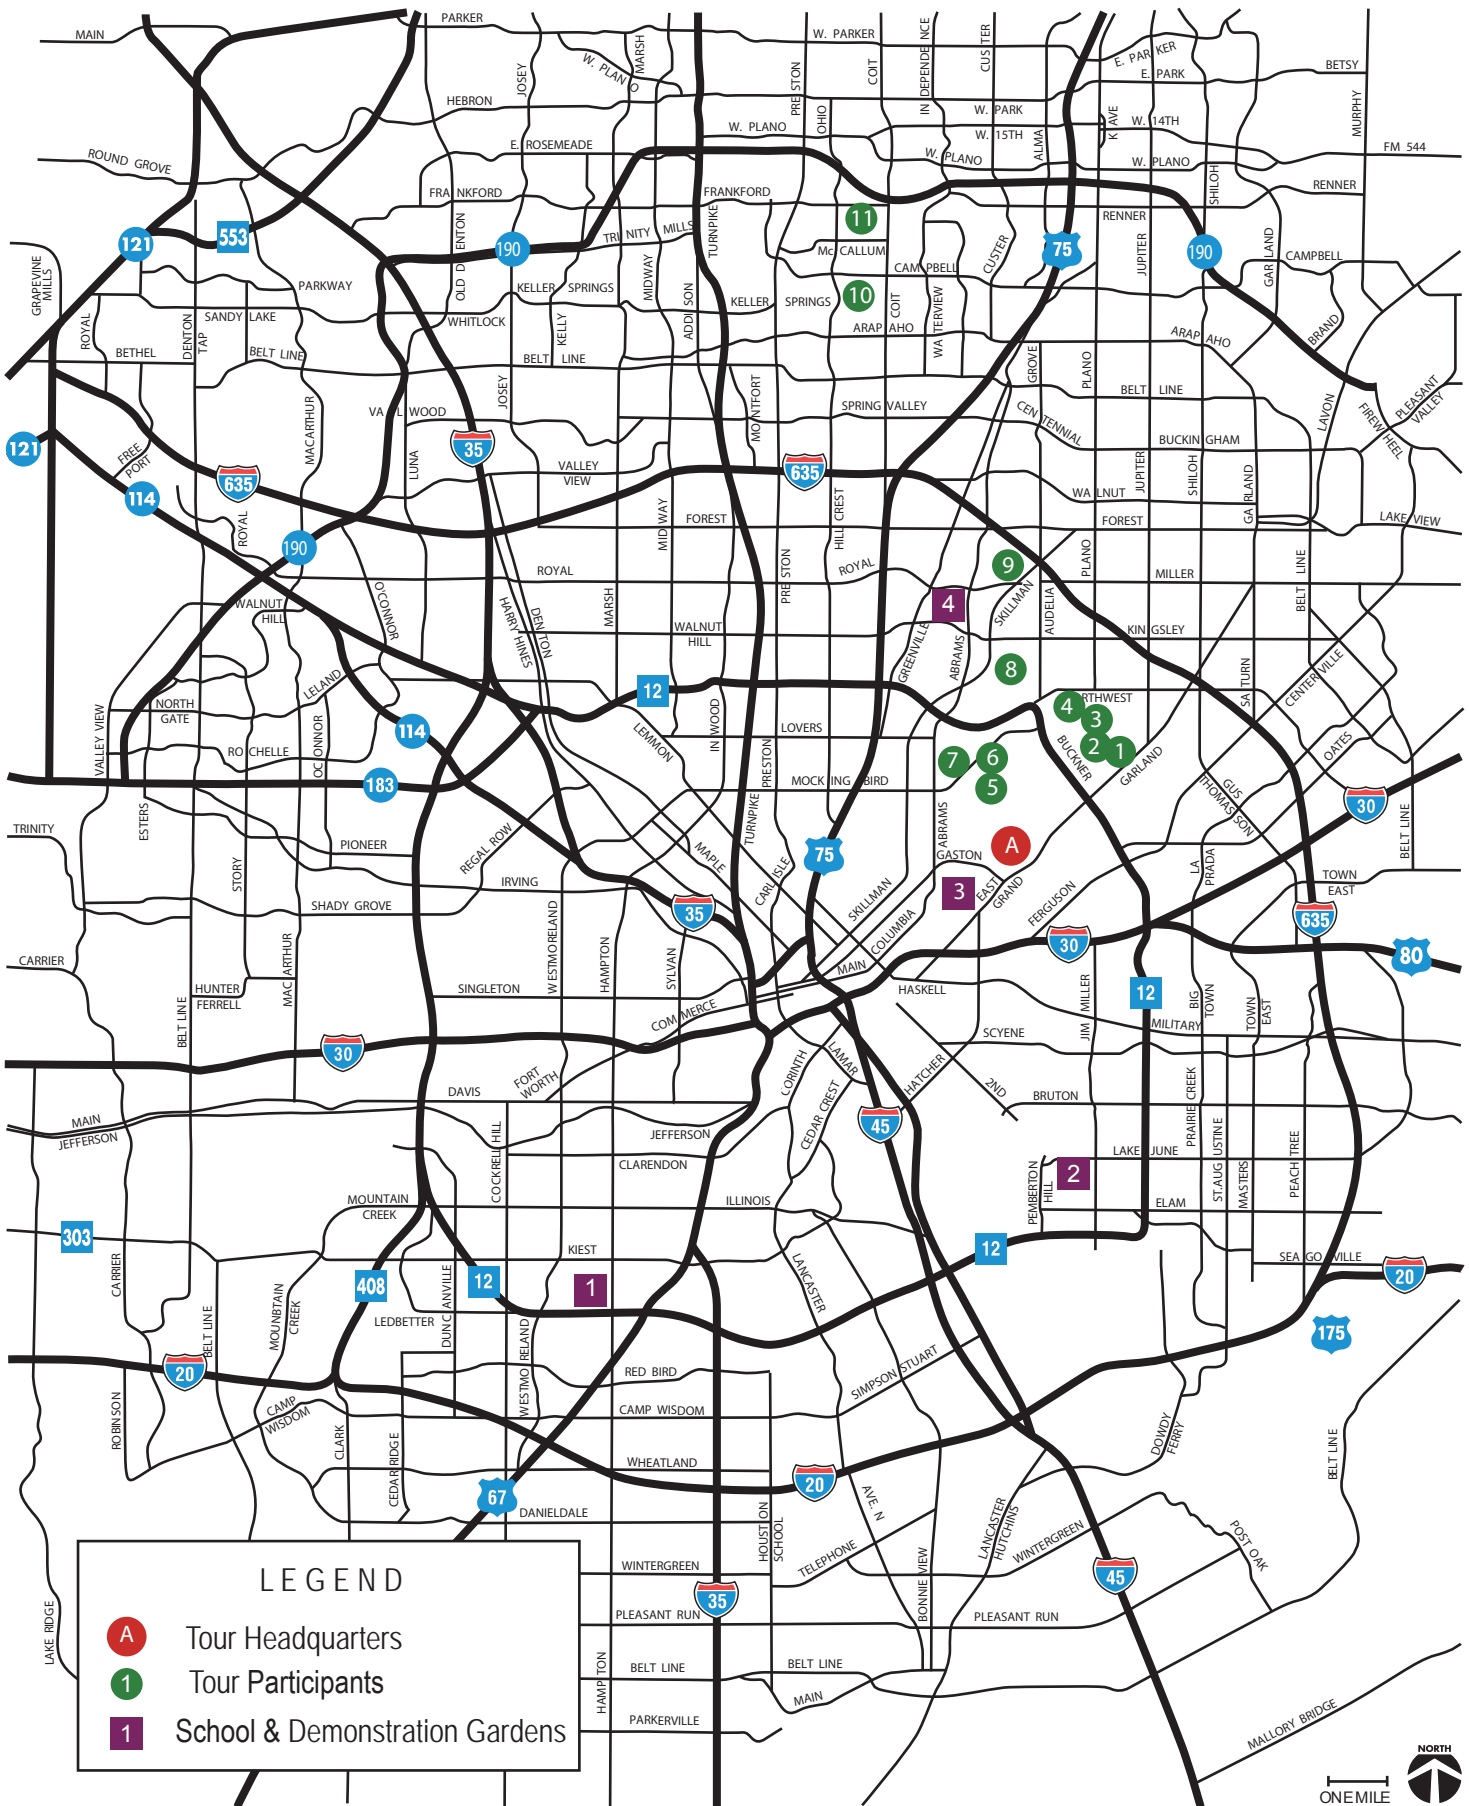

# 2017 Water-Wise Landscape Tour

Saturday, October 14, 2017 | 9:00 a.m. - 1:00 p.m.

**LEGEND**

- A Tour Headquarters
- 1-9 Tour Participants
- 1-4 School & Demonstration Gardens

2017 Water-Wise Landscape Tour

		Address	City	Zip	Mapsc0
		<b>Tour Headquarters</b>			
A	White Rock Pump Station	2900 White Rock Road	Dallas	75214	37T
		<b>Residential Landscapes</b>			
1	Kim & Laura Sinks	983 Sylvania Drive	Dallas	75218	38E
2	Lee Wilkins & Rosemarie Marshall	854 Creekridge Drive	Dallas	75218	38A
3	Mitch Lee & Ross Boorhem	444 Brookhurst Drive	Dallas	75218	37D
4	Bill & Marjorie Carpenter	218 Easton Road	Dallas	75218	27Z
5	Barbara Young	6933 Lyre Lane	Dallas	75214	37E
6	Maggie Saucedo	6729 Santa Maria Lane	Dallas	75214	37J
7	Susan Gregory	7045 Greentree Lane	Dallas	75214	37E
8	Melanie Grimes	6715 Trammel Drive	Dallas	75214	36H
9	Laura McDonald Stewart	9648 Robin Meadow Drive	Dallas	75243	27B
10	Patty & Charl DeVilliers	7606 Burns Run	Dallas	75248	6N
11	Jean McIntosh	6915 Blue Mesa Drive	Dallas	75208	5M
		<b>School and Demonstration Gardens</b>			
1	St. Elizabeth Catholic School	4019 S. Hampton Road	Dallas	75224	63H
2	Henry B. Gonzalez Elementary School	6610 Lake June Road	Dallas	75217	58M
3	Tenison Park Pollinator Garden	Tenison Memorial Drive & E. Grand Avenue	Dallas	75223	47A
4	Scofield Christian School	7730 Abrams Road	Dallas	75231	27S