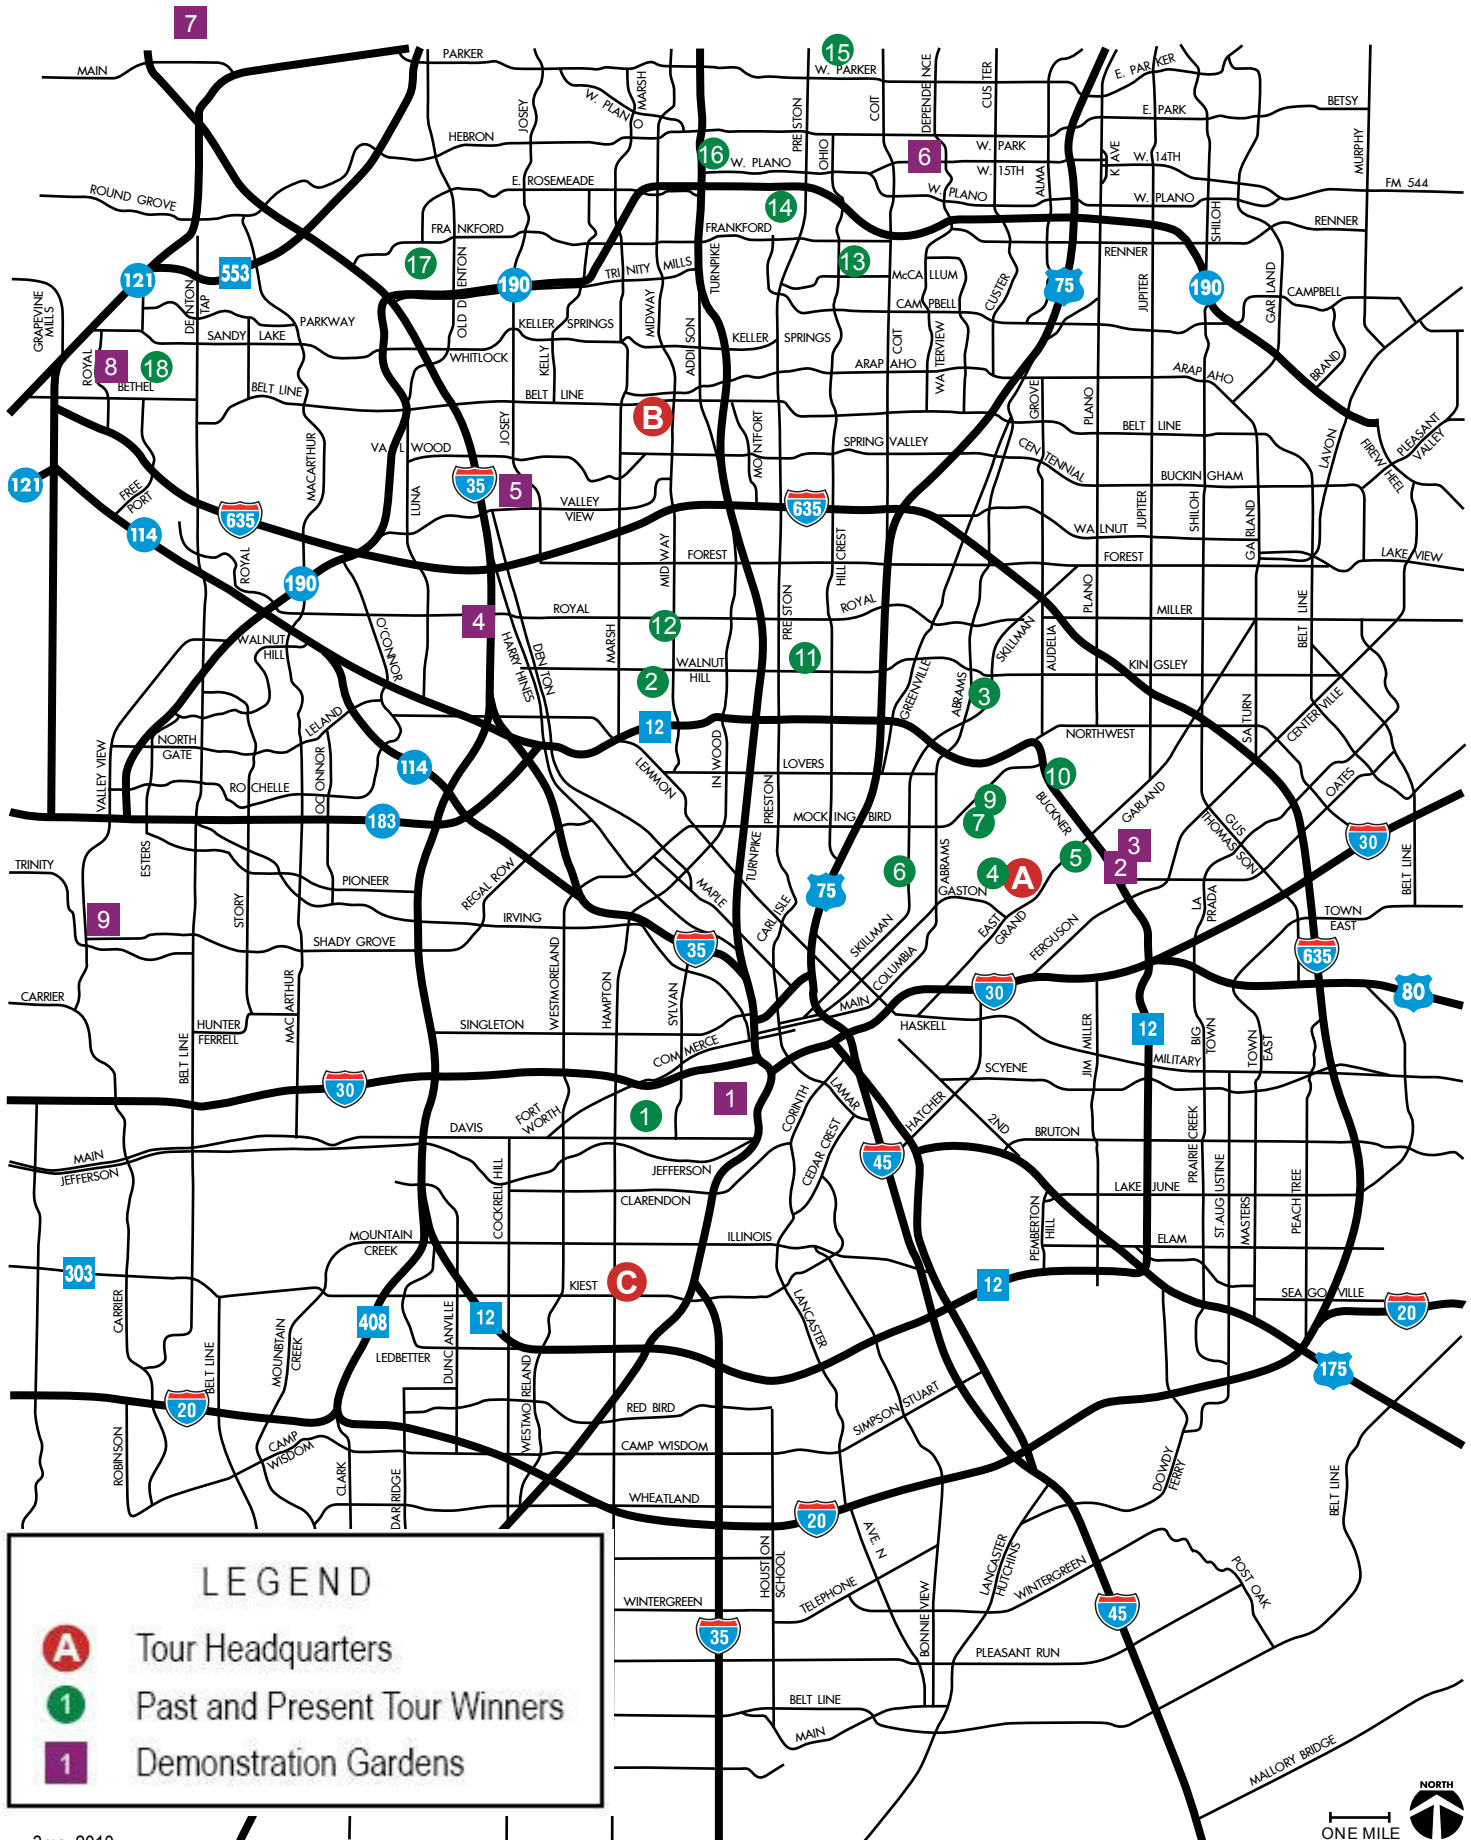

# 2010 Water-Wise Landscape Tour

## LEGEND

- A Tour Headquarters
- 1 Past and Present Tour Winners
- 1 Demonstration Gardens